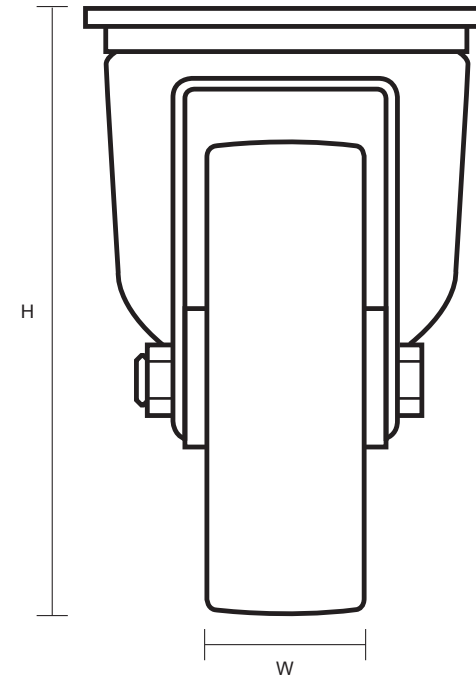

80-3360-PNB MAROON (80mm Swivel Castor Polyurethane Wheel)

Castor Dimensions - Key		
D	Wheel Diameter (mm)	80mm
L	Plate Dimension Length (mm)	105mm
L1	Plate Dimension Width (mm)	85mm
C	Plate Hole Centers length (mm)	80/77mm
C1	Plate Hole Centers width (mm)	60mm
D1	Plate Hole Diameter (mm)	8mm
H	Total Castor Height (mm)	108mm
W	Tread Width (mm)	38mm
R	Swivel Radius (mm)	84mm