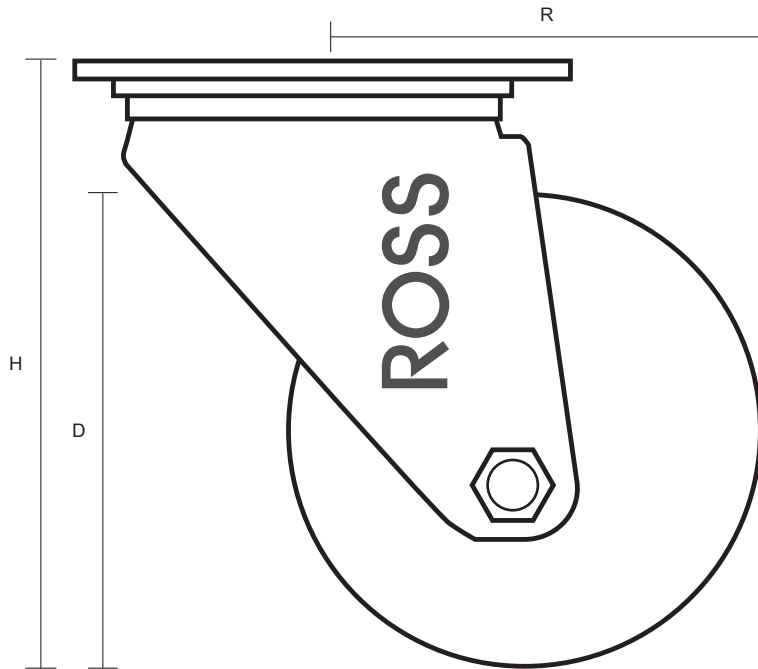

80-3360-PNB MAROON (80mm Swivel Castor Polyurethane Wheel)

Castor Dimensions - Key		
D	Wheel Diameter (mm)	80mm
L	Plate Dimension Length (mm)	105mm
L1	Plate Dimension Width (mm)	85mm
C	Plate Hole Centers length (mm)	80/77mm
C1	Plate Hole Centers width (mm)	60mm
D1	Plate Hole Diameter (mm)	8mm
H	Total Castor Height (mm)	108mm
W	Tread Width (mm)	38mm
R	Swivel Radius (mm)	84mm