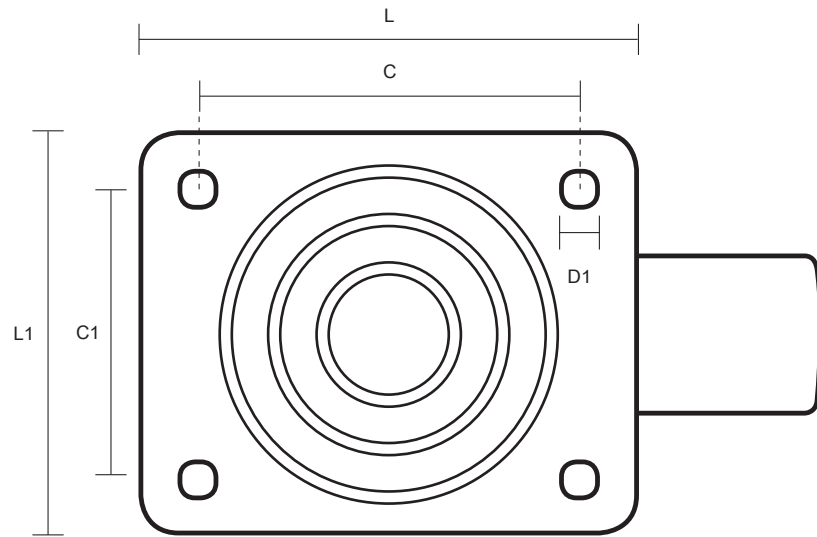

80-3360-PNB MAROON (80mm Swivel Castor Polyurethane Wheel)

Castor Dimensions - Key		
D	Wheel Diameter (mm)	80mm
L	Plate Dimension Length (mm)	105mm
L1	Plate Dimension Width (mm)	85mm
C	Plate Hole Centers length (mm)	80/77mm
C1	Plate Hole Centers width (mm)	60mm
D1	Plate Hole Diameter (mm)	8mm
H	Total Castor Height (mm)	108mm
W	Tread Width (mm)	38mm
R	Swivel Radius (mm)	84mm